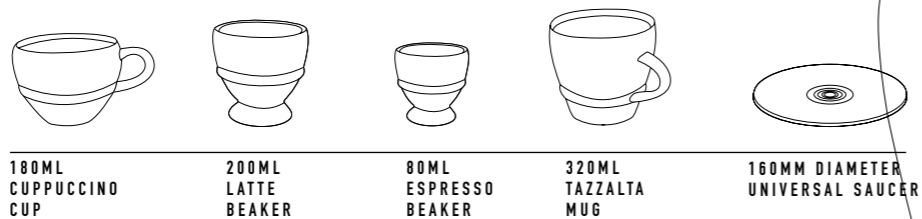

CUP SUITE DESIGN •••
Roderick Bamford

DESIGN REGISTRATIONS •••
Products designed and manufactured
to Manfredi Enterprises
specifications © Australia

Australia	141349
Japan	1095344
GB	2091241
France	588353-588365
Italy	80925
USA	29/119781

PRODUCT INFORMATION •••
Commercial and dishwasher grade hard
porcelain. Microwave and dishwasher safe.

When we take time for a coffee we are partaking of a certain culture. Everything associated with that moment is drawn into it, becoming part of the experience and our memory of it. More and more it is this simple ritual that contrasts with the complexity of modern life. The cups reflect this in their design. The cup suite was created from a desire to combine the aesthetic and the practical. Each piece looks and feels right, presenting as a simple and uncluttered form. Both the proportions and the volumes have been carefully considered so they feel good to hold and drink from.